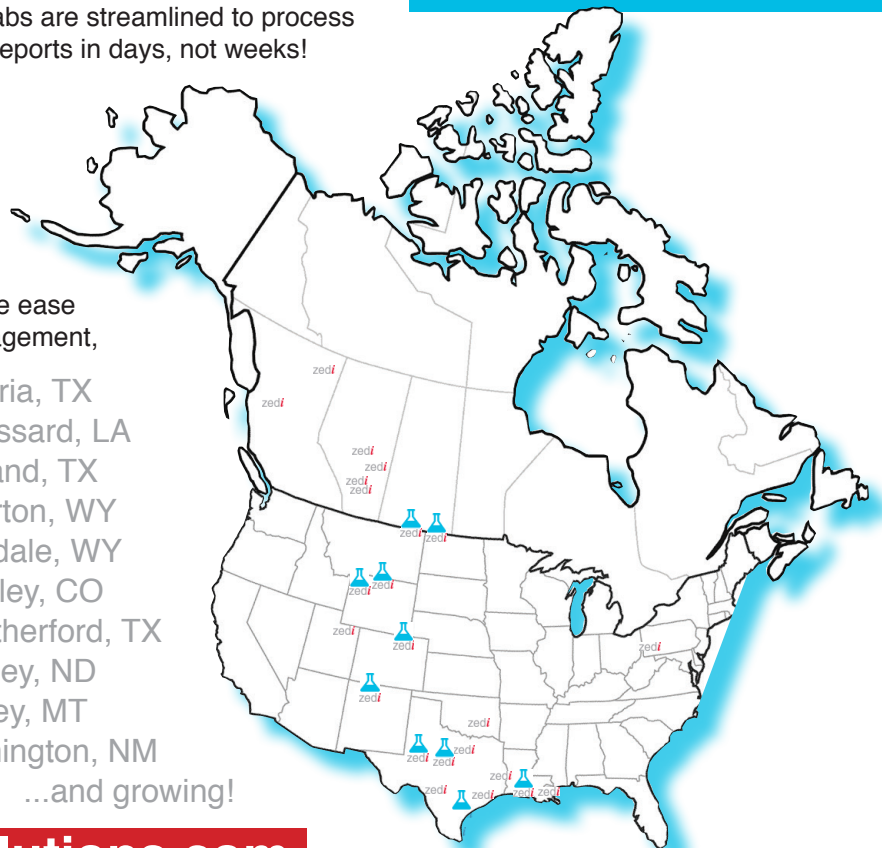

Lab locations and field technicians spread across ten states makes Zedi your one stop shop for all sample collection and testing services.

We provide test reports in fifteen minutes from the time we arrive on-site, and e-mail you the reports from the field. Our labs are streamlined to process samples accurately and quickly to provide test reports in days, not weeks!

- Victoria, TX
- Broussard, LA
- Midland, TX
- Riverton, WY
- Pinedale, WY
- Greeley, CO
- Weatherford, TX
- Stanley, ND
- Sidney, MT
- Farmington, NM

...and growing!

- Gas Measurement
- On-Site Testing
- Sample Collection
- Flash Testing
- Vapor Pressure Testing
- Water Test Kits
- Flare Testing
- EPA Regulation Service