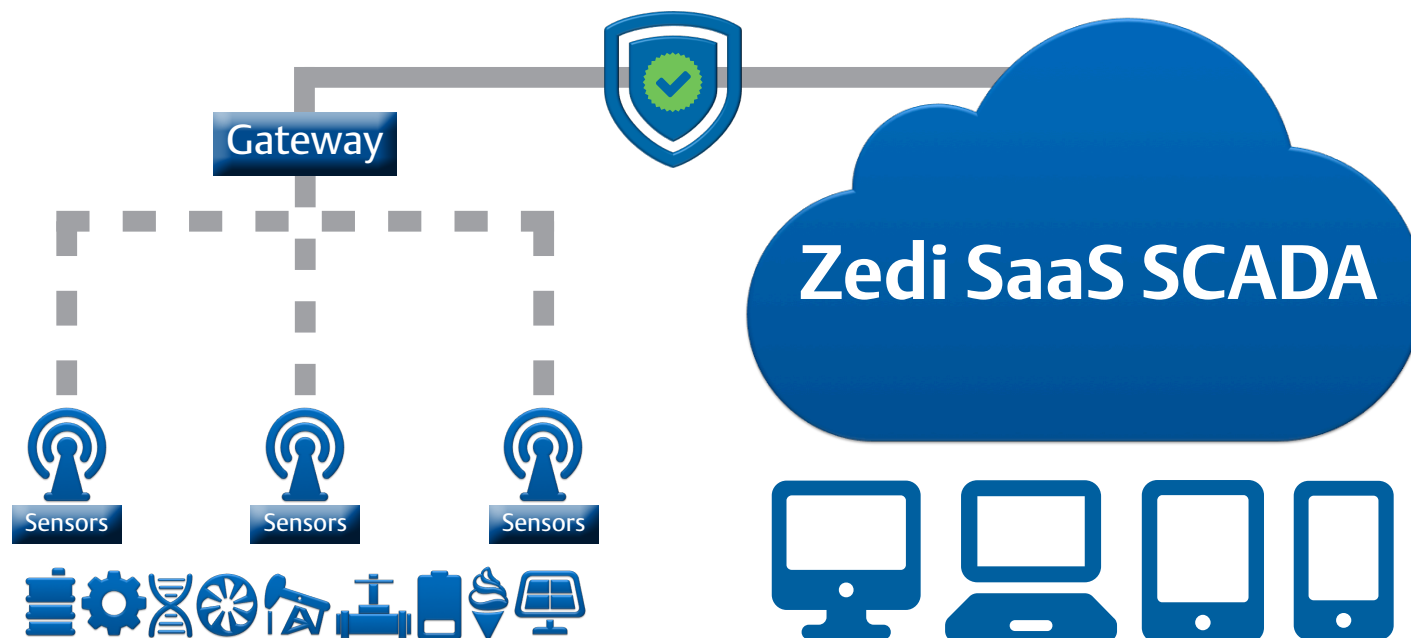

Monitor & control assets – anytime, anywhere.

Software as a Service

Effortlessly, unlock the most value from your data with always up to date SaaS and security.

Easily and seamlessly access current, user-friendly data for real-time, accurate decision-making gains. Our software applications are built for operations and are delivered as a service to ensure your authorized users always have the most current software and security version, secure storage and full support.

Acquire, manage, and analyze your operational data while ensuring compliance

- Unlimited users, no seat or site licenses required
- 24/7/365 customer support
- Application upgrades
- User training and resources
- Access anytime, anywhere
- Secure data center
- Business continuity
- Infrastructure management
- Effortless software & security updates
- Optional Alarm Management Service

Learn more online at: www.Emerson.com